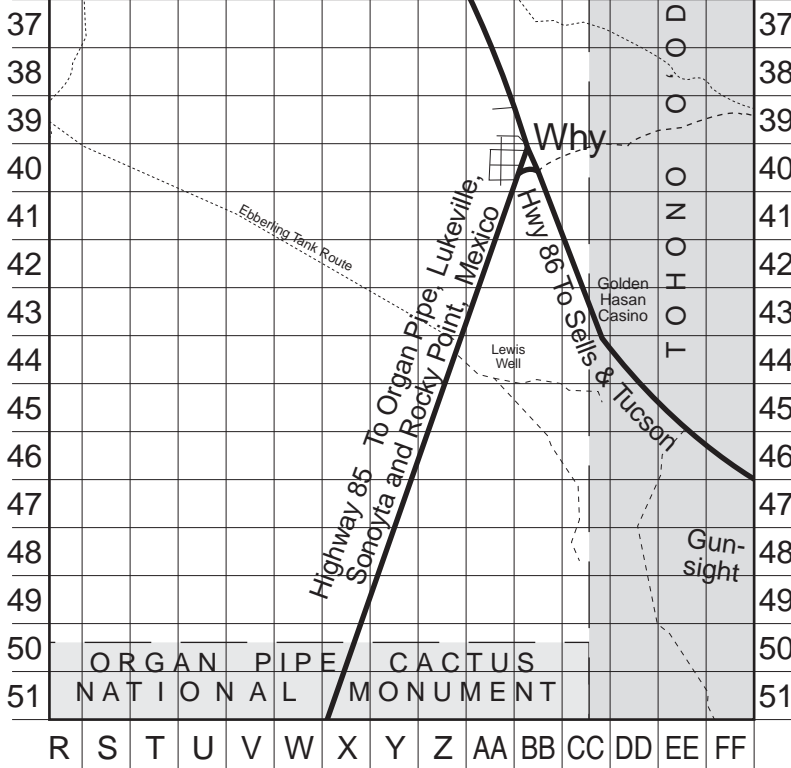

- Ajo Country Club 10 M
- Ajo Landfill 19 M
- Ajo Peak 28 E
- Black Mountain 30 N
- Ajo Sewage Pond 20 M
- Cardigan Peak 23 E
- Childs Mtn Road 10 J through 11 A
- Cole Road 13N through 10 N
- Darby Wells Road 28 L through 25 P
- Equestrian Park 11 O
- Eric Marcus Municipal Airport J-L 9-11
- Golden Hasan Casino 43 CC
- Gunsight 48 FF
- Locomotive Rock 30 I
- Mead Road 8J through 13 N
- North Ajo Peak 26 D
- Picnic Grounds 10-12 P-Q
- Pipeline Road 24 N through 19 FF
- Pit 24-26 I-L
- Scenic Loop Road 3 H through 25 P
- Ten Mile Wash 1 H through 19 FF
- Valentine Well 31 G
- Virgil Ellis Rifle Range 8 Q
- Well 9 O
- Well Road 22 K through 9 O
- Why, Arizona 39-40 AA-BB

Ajo & Ajo area maps are provided as a public service by the