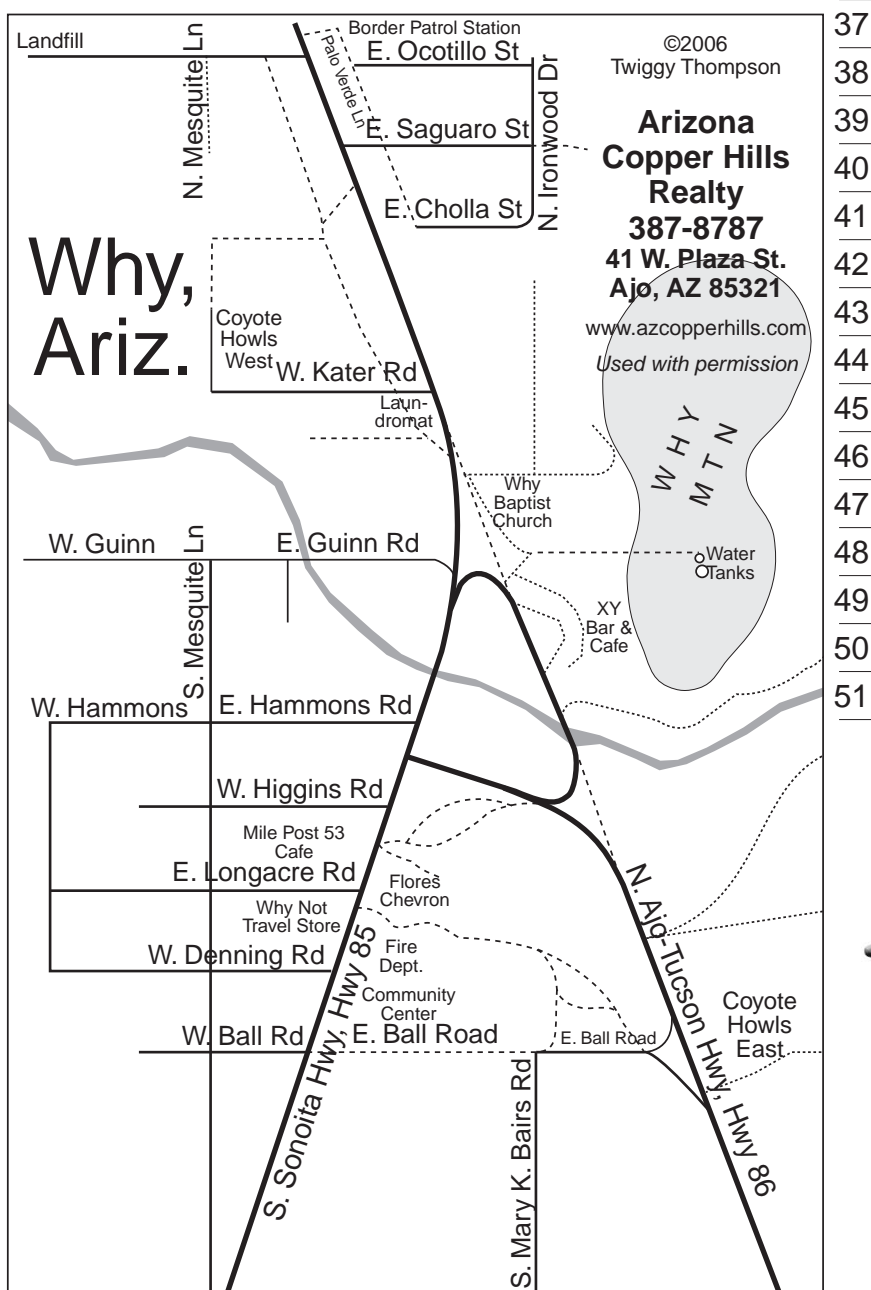

- Ajo Country Club 10 M
- Ajo Landfill 19 M
- Ajo Peak 28 E
- Black Mountain 30 N
- Ajo Sewage Pond 20 M
- Cardigan Peak 23 E
- Childs Mtn Road 10 J through 11 A
- Cole Road 13N through 10 N
- Darby Wells Road 28 L through 25 P
- Equestrian Park 11 O
- Eric Marcus Municipal Airport J-L 9-11
- Golden Hasan Casino 43 CC
- Gunsight 48 FF
- Locomotive Rock 30 I
- Mead Road 8J through 13 N
- North Ajo Peak 26 D
- Picnic Grounds 10-12 P-Q
- Pipeline Road 24 N through 19 FF
- Pit 24-26 I-L
- Scenic Loop Road 3 H through 25 P
- Ten Mile Wash 1 H through 19 FF
- Valentine Well 31 G
- Virgil Ellis Rifle Range 8 Q
- Well 9 O
- Well Road 22 K through 9 O
- Why, Arizona 39-40 AA-BB

Ajo & Ajo area maps are provided as a public service by the

Ajo Copper News

Ajo's hometown newspaper since 1916

Phone 520-387-7688 • Fax 520-387-7505
 P. O. Box 39 Ajo, Arizona 85321
www.cunews.info

Why map provided by Twigg Thompson of Az Copper Hills Realty
 520-387-8787 41 W. Plaza St. Ajo, AZ 85321 www.azcopperhills.com