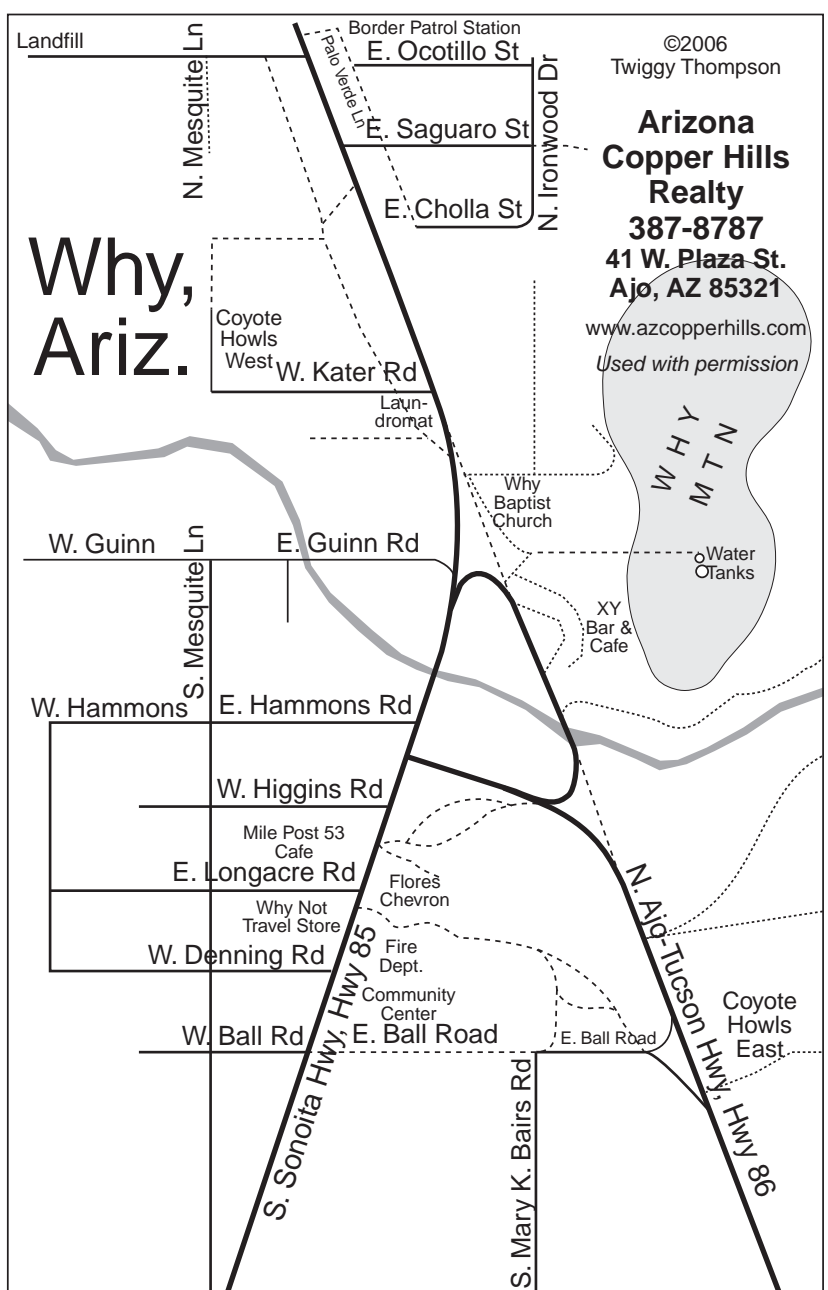

- Ajo Country Club 10 M
- Ajo Landfill 19 M
- Ajo Peak 28 E
- Black Mountain 30 N
- Ajo Sewage Pond 20 M
- Cardigan Peak 23 E
- Childs Mtn Road 10 J through 11 A
- Cole Road 13N through 10 N
- Darby Wells Road 28 L through 25 P
- Equestrian Park 11 O
- Eric Marcus Municipal Airport J-L 9-11
- Golden Hasan Casino 43 CC
- Gunsight 48 FF
- Locomotive Rock 30 I
- Mead Road 8J through 13 N
- North Ajo Peak 26 D
- Picnic Grounds 10-12 P-Q
- Pipeline Road 24 N through 19 FF
- Pit 24-26 I-L
- Scenic Loop Road 3 H through 25 P
- Ten Mile Wash 1 H through 19 FF
- Valentine Well 31 G
- Virgil Ellis Rifle Range 8 Q
- Well 9 O
- Well Road 22 K through 9 O
- Why, Arizona 39-40 AA-BB

Ajo & Ajo area maps are provided as a public service by the